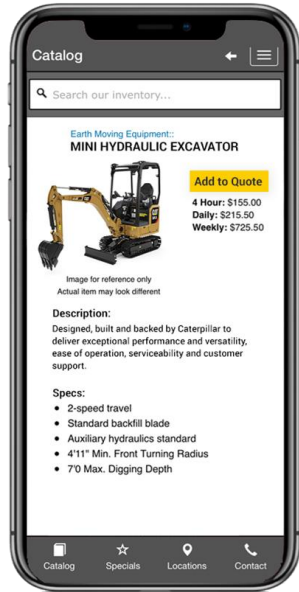

CREATED AND ORGANIZED BY

ACCESS, LIFT & HANDLERS

ALH

kh1

ALH
ACCESS, LIFT & HANDLERS
**CONFERENCE
& AWARDS 2019**

Technology in the Rental Industry

Mobile App

RFID Functionality